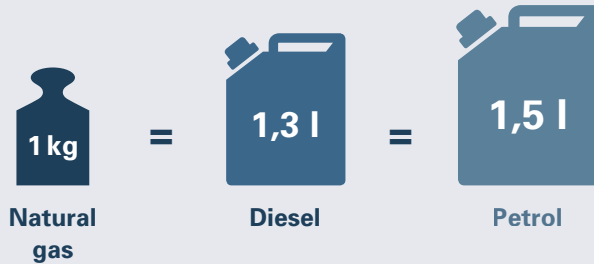

Fuel cost comparison

1kg of natural gas contains the same amount of energy as 1.5l of petrol

Fuel cost comparison: how far you can travel for EUR 10 (model calculation based on an Audi A3 Sportback running on petrol, diesel and natural gas; Status 2017)