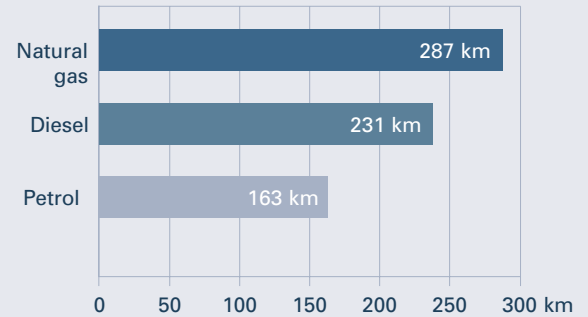

Fuel cost comparison

1kg of natural gas contains the same amount of energy as 1.5l of petrol

Fuel cost comparison: how far you can travel for EUR 10 (model calculation based on an Audi A3 Sportback running on petrol, diesel and natural gas; Status 2017)